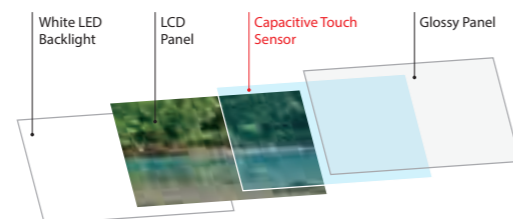

Capacitive Display

DMX820WS is equipped with 7.0 inch WVGA 800 x 480 pixels capacitive touch panel. Full-flat clear glass display with swipe functionality.