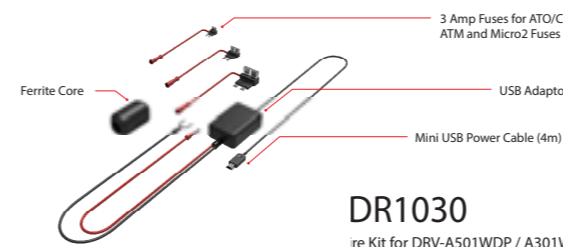

HARDWIRE KIT FOR SMART PARKING MODE

DR1030

re Kit for DRV-A501WDP / A301W

- The 4m long cable can help you to easily tuck and hide the car power cable into the headliner.
- Supplied with 3 types of Amp Fuses for simple connection of power supply.