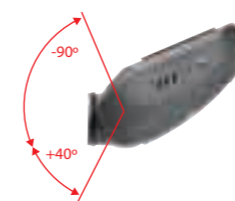

ALL FOR YOUR SAFETY AND PEACE OF MIND

A Large Selection of KENWOOD Dash Cam & Rear / Front Cameras

Front & Rear Recording Dash Cam with Wireless LAN Capabilities

DRV-A700WDP | DRV-A501WDP

Front & Rear 2 Camera Recording with Ultra-Wide Viewing Angle

DRV-A700WDP / A501WDP gives you the visual awareness needed to help avoid rear-end collisions. With 2 cameras it is possible to record front and rear images simultaneously, covering a wide range in Full HD.

Diagonal 161°

Diagonal
DRV-A700WDP: 154°
DRV-A501WDP: 126°

DRV-A700WDP | DRV-A501WDP

Wide Quad HD Recording — 1.8 times as many pixels as Full HD —

With its 3.7 megapixel CMOS sensor, front camera of DRV-A700WDP / A501WDP captures Wide Quad HD video at 30fps, 1.8 times as many pixels as Full HD, making super-high resolution recording and replay possible.

In Dual Camera Mode, both cameras maximum recording resolution is Full HD. Rear camera must be turned off in menu setting to enable front camera Wide Quad HD recording.

1920 x 1080p

DRV-A700WDP | DRV-A501WDP | DRV-A301W

Wireless Smartphone Link (Wireless LAN)

The KENWOOD DASH CAM MANAGER app allows you to easily change the menu settings of your dash cam and browse through recorded videos as well as access the realtime live view from your smartphone in an intuitive way. By downloading the video / photo files into your smartphone, you can even review them while routing on Google Maps with the GPS information such as speed, G-sensor and distance, and edit the videos to share them on social media. Download the app from App Store (iOS) or Google Play (Android) on your smartphone.

DRV-A700WDP | DRV-A501WDP | DRV-A301W

Quick Release Magnetic Mount