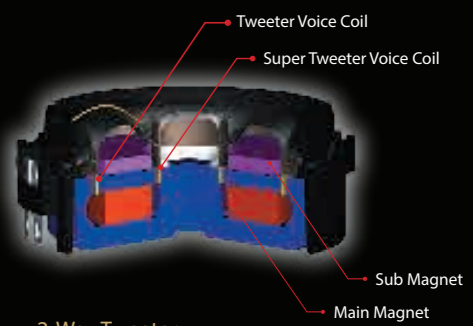

High-Res Sound Refined Further with 2-Way Tweeter

2-Way Tweeter

This unique 2-way tweeter creates a wide range of sound as each of the 2 tweeters reproduces a different frequency band delivering clarity and fullness.

SPEAKER	KFC-XS1704	KFC-X174	KFC-X694	KFC-HQ718
Size & System	17cm 3-Way Component	17cm 2-Way	6 x 9 inch 2-Way	7 x 10 inch 3-Way
Peak Input Power	180W	240W	300W	320W
RMS Input Power	45W	80W	130W	80W
Impedance	4Ω	4Ω	3Ω	4Ω
Sensitivity (dB at 1m)	83dB	88dB	89dB	93dB
Frequency Response	34Hz - 56kHz (-10dB)	69Hz - 21kHz	51Hz - 20kHz	22Hz - 33kHz
Woofer Magnet	Ferrite	Ferrite	Ferrite	Ferrite
Tweeter	Diaphragm	Soft Dome & Titanium Dome	Soft Dome	PEI Balanced Dome
	Magnet	Neodymium	Neodymium	Neodymium
Mounting Depth	57mm	56mm	85mm	82mm

SUBWOOFER	KFC-WPS1200F	KFC-WPS1000F	KFC-XW800F
Size	30cm Shallow Type	25cm Shallow Type	20cm Shallow Type
Peak Input Power	1400W	1000W	600W
RMS Input Power	350W	250W	150W
Impedance	4Ω	4Ω	4Ω
Sensitivity (dB at 1m)	91dB	90dB	78dB
Frequency Response	30Hz - 700Hz	35Hz - 800Hz	40Hz - 500Hz
Woofer	Diaphragm	Carbon-Glass Fiber Honeycomb Cone	Carbon-Glass Fiber Honeycomb Cone
	Magnet	Ferrite	Ferrite
Mounting Depth	100mm	85mm	70mm