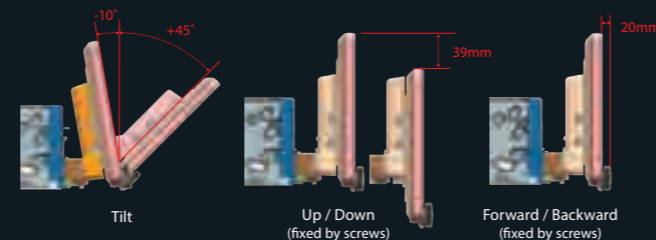

Floating Panel Mechanism with 3-way Position Adjustment

The robust floating mechanism generates less vibration even on a rough road. It can be installed regardless of the size of the cluster panel opening. In addition, it is possible to adjust the position of the display in the following 3 ways, so you can fit a large screen in more vehicles.

Around View Monitoring Ready

Designed and manufactured by **E-LEAD**

The optional Around View Monitoring System KCA-2020AVM can be connected, assisting you in narrow parking spaces with a 360° bird's-eye view.