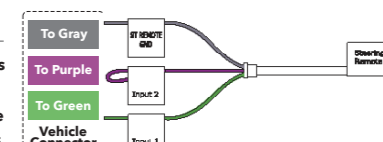

Steering Remote Cable (included in the unit)

1) Look for a steering remote connector that is the same shape as in the image above in the console.
2) Connect "Input 1", "Input 2" and "ST REMOTE GND" to the pins shown in matching colors on the above list of connectors.