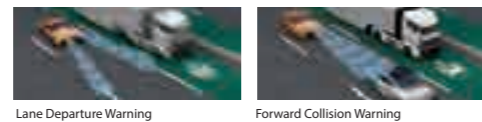

HDR (High Dynamic Range)

— Reducing “Blown out Highlights” and “Crushed Blacks” —