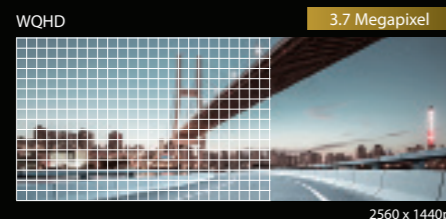

Wide Quad HD Recording — 1.8 times as many pixels as Full HD —

With its 3.7 megapixel CMOS sensor, front camera of DRV-A700WDP / A501WDP captures Wide Quad HD video at 30fps, 1.8 times as many pixels as Full HD, making super-high resolution recording and replay possible.

In Dual Camera Mode, both cameras maximum recording resolution is Full HD. Rear camera must be turned off in menu setting to enable front camera Wide Quad HD recording.

1920 x 1080p