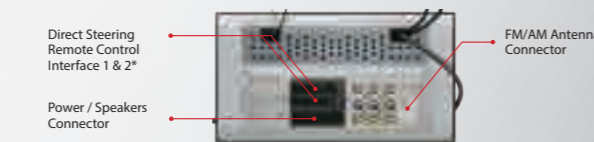

#### Plug and Play

The rear panel connectors suitable for plug and play connection with selected Toyota vehicles.

\* 2 types of steering remote control connectors for Toyota vehicles are supported. Please contact your local KENWOOD dealers for further information about installation and kits necessary for each vehicle model.