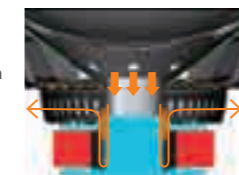

### Durability Enhancement

**Heat-resistant Aluminum Bobbin**  
provides higher thermal conductivity.

**ø122mm Close Yoke Design**  
realizes larger magnetic circuit to increase heat radiation.

**Newly-designed Airflow Control**  
cools voice coil when air passes through.