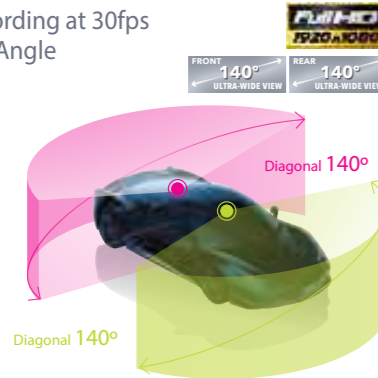

DRV-N520

Full HD Dash Cam with Simplified ADAS

Accessories: 8GB microSD Card / Power Cord / Mount Bracket

Touch Control

DRV-N520 connects to compatible KENWOOD AV receivers, easily enabling recorded videos to be displayed and operated from the receiver's large touchscreen.