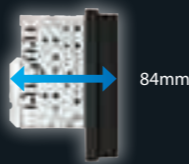

84mm

Hands Free Calling & Audio Streaming

Direct OEM Steering Remote Interface

See page 15.

13-Band Equalizer & Time Alignment