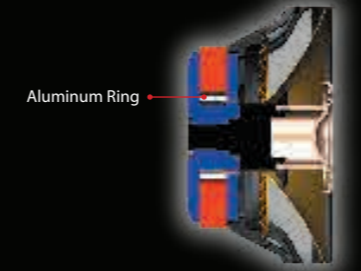

X Series Flagship, Audiophile Grade.

Max 1600W

X802-5

Hi-Res Audio Certified, Compact D-Class 5ch Amplifier

KCA-RC01A

Optional Wired Remote Control

- One-side Terminals for easy installation
- Speaker Level Input with Signal Sensing Turn-on to upgrade sound quality without modifying the factory-installed audio system.

Output Coil with Magnetic Shield for subwoofer prevents magnetic flux from radiating from the coil and reduces noise resulting in high quality sound.

AMPLIFIER	X802-5	X302-4	X502-1
Maximum Output Power	1600W	600W	1000W
RMS Power at 4Ω	50W x 4ch + 300W	50W x 4ch	300W
RMS Power at 2Ω	75W x 4ch + 500W	75W x 4ch	500W
Bridged at 4Ω	150W x 2ch + 300W	150W x 2ch	—
Frequency Response	20Hz - 50kHz	20Hz - 50kHz	20Hz - 200Hz
Signal to Noise Ratio	100dB	100dB	100dB
Low Pass Filter	50Hz - 200Hz, -24dB/oct.	50Hz - 200Hz, -12dB/oct.	50Hz - 200Hz, -24dB/oct.
High Pass Filter	50Hz - 200Hz, -12dB/oct.	50Hz - 200Hz, -12dB/oct.	—
Bass Boost	40Hz, 0+18dB (SUB)	40Hz, 0+18dB (Bch)	40Hz, 0+18dB
Speaker Level Input	Yes	Yes	Yes
Cooling Fan	—	—	—
Dimensions (W x D x H)	248 x 169 x 53mm	213 x 149 x 53mm	213 x 149 x 53mm

X series ultra-high grade amplifiers and speakers that deliver high density realistic sound and a spatial sound impression. The amplifiers and new 17cm component speaker KFC-XS1704 are precisely designed for High-Resolution Audio.

High-Resolution Audio

Presence, sound that reaches out and speaks to you

Faithfully reproducing the finely carved details from a Hi-Res Audio source, down to every last grain of sound. Portraying a rich sound that delivers a subtle ambience overflowing with presence and with no hint of muddiness, we have realized a mellow treble, vocals that convey every inflection of the original, and a full and incisive bass.