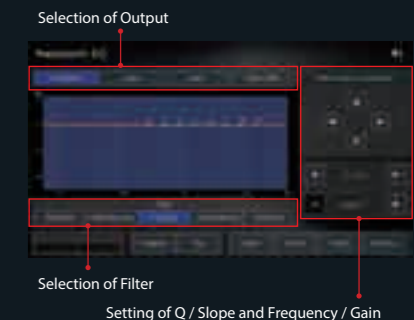

## Parametric Equalizer

You can fine-tune advanced sound properties to achieve professional audio sound quality in your vehicle. It allows you to set parameters of Q factor, slope, frequency and gain at 14 points separately (Common: 9 / Front: 2 / Rear: 2 / Subwoofer: 1). With adjustments such as high and low shelving filters, more realistic sound can be delivered.