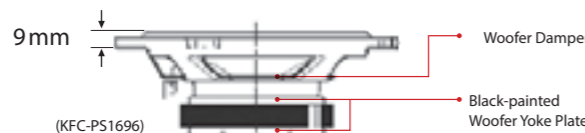

Factory Location Fit

The tweeter height is designed as low as possible, and the speaker units can fit within most of the spaces for factory speakers.

Black-painted Woofer Yoke Plate
efficiently releases heat inside the magnetic circuit and prevents the temperature of the voice coil from rising, resulting in improved durability.

New Shape of Woofer Damper
minimizes mechanical stress and makes sound response smoother.