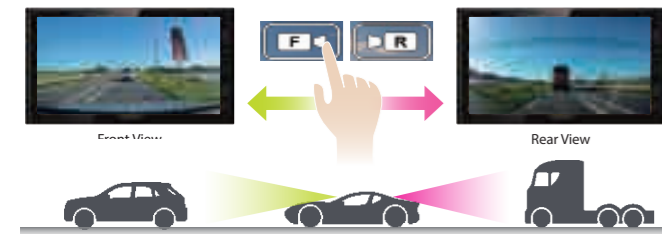

Front & Rear Full HD Recording at 30fps with Ultra-wide Viewing Angle

With its 2 cameras DRV-MN1025 can record front and rear images simultaneously and in Full HD. Both front and rear cameras also feature a ultra-wide viewing angle lens with a horizontal angle of 109°, vertical angle of 58°, and diagonal angle of 140°, making it possible to capture information at wide ranges without missing anything.