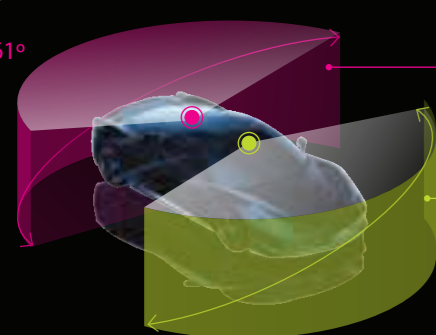

ALL FOR YOUR SAFETY AND PEACE OF MIND

A Large Selection of KENWOOD Dash Cam & Rear / Front Cameras

Front & Rear Recording Dash Cam with Wireless LAN Capabilities

DRV-A700WDP | DRV-A501WDP

Front & Rear 2 Camera Recording with Ultra-Wide Viewing Angle

DRV-A700WDP / A501WDP gives you the visual awareness needed to help avoid rear-end collisions. With 2 cameras it is possible to record front and rear images simultaneously, covering a wide range in Full HD.

Diagonal 161°

Diagonal
DRV-A700WDP: 154°
DRV-A501WDP: 126°