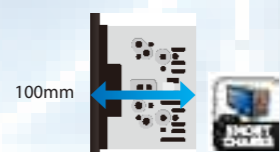

DIGITAL MEDIA RECEIVER

For Customers who do not play back CDs.

USB Receiver
DPX-M3200BT
2.5V / 2 Preouts

Direct OEM Steering Remote Control (R15) /
200mm Trim Plate included