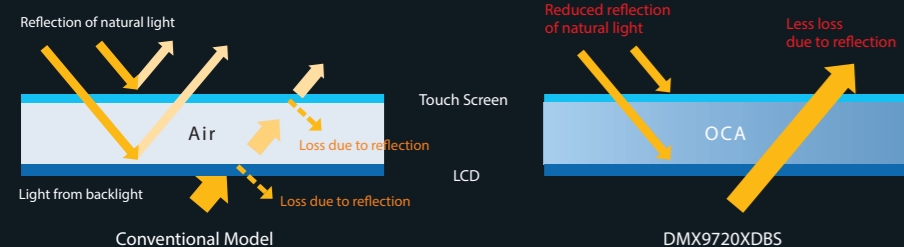

Vivid Colors with High Contrast

Optical Clear Adhesive (OCA) is added between the touch screen and the LCD to eliminate the air layer and suppress light reflection and glare. This feature enhances the contrast and brightness and maintains the visibility of the display in various environments.