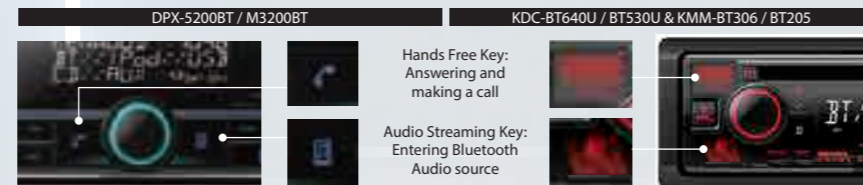

## Direct Bluetooth Control

Hands Free Key:  
Answering and  
making a call

Audio Streaming Key:  
Entering Bluetooth  
Audio source