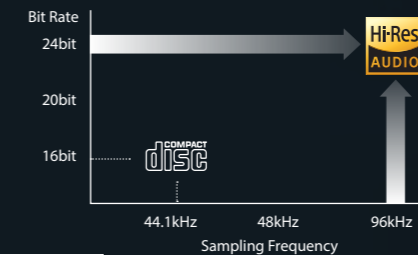

High-Resolution Audio

Capturing all the details, from your favorite artists' every breath, to the complex soundscape that surrounds them.

High-Resolution Audio is high-quality sound that far exceeds CD standards and can play 192kHz / 24bit audio files. It captures and beautifully expresses details and nuances from the ultra-high to low frequencies.

Hi-Res AUDIO
Hi-Res AUDIO WIRELESS