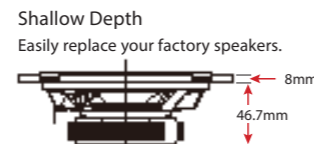

Shallow Depth
Easily replace your factory speakers.

(KFC-S1676EX)

SPEAKER	KFC-S1676EX / S1666 / S1366 / S1066	KFC-S6976EX	KFC-S1656 / S1056	KFC-M614P	KFC-M604P
Size & System	16cm / 16cm / 13cm / 10cm, 2-Way	6 x9 inch 3-Way	16cm / 10cm, Dual Cone	16cm Component	16cm Component
Peak Input Power	330W / 300W / 260W / 220W	500W	300W / 220W	300W	270W
RMS Input Power	60W / 30W / 30W / 21W	80W	30W / 21W	65W	60W
Impedance	4Ω	4Ω	4Ω	4Ω	4Ω
Sensitivity (dB at 1m)	87dB / 90dB / 89dB / 88dB	87dB	90dB / 88dB	85dB	86dB
Frequency Response	80Hz / 40Hz / 45Hz / 50Hz - 22kHz	44Hz - 18kHz	40Hz / 50Hz - 18kHz	75Hz - 21kHz	90Hz - 21kHz
Woofer Magnet	Ferrite ø85 x t12 / ø80 x t10 / ø70 x t10 / ø70 x t10	Ferrite ø90 x t12	Ferrite ø80 x t10 / ø70 x t10	Ferrite	Ferrite
Tweeter	Diaphragm	Balanced Dome	—	Soft Dome	Soft Dome
	Magnet	Neodymium	Ferrite	Neodymium	Neodymium
Mounting Depth	46.7mm / 43.2mm / 43.7mm / 43mm	79.3mm	43mm	45.5mm	45.5mm