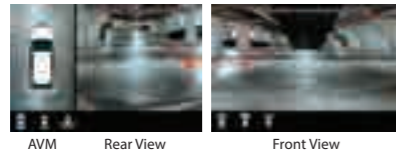

360° Around View Monitoring Ready

The optional Around View Monitoring System KCA-2020AVM can be connected. The 360° bird's-eye view will assist you in narrow parking spaces.