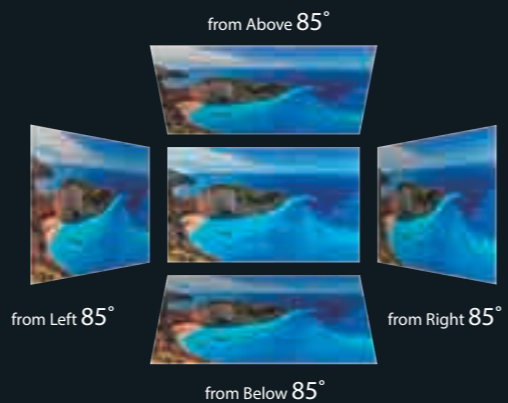

9

DMX9720XDS
DDX920WDABS / 9020DABS
DNX9190DABS

Introducing a Powerful 10.1 inch HD Display

10.1 inch

DMX9720XDS adopts a 10.1 inch HD display providing room for more information that is large and easy to comprehend with just a glance.

High Definition — Overwhelming Power of Expression —

The KENWOOD 9 series features an electrostatic capacitive touch panel and HD 1280 x 720 pixel LCD panel with high luminance white LED backlight and superior wide viewing angles.

HD 1280x720 DISPLAY

DDX920WDABS DDX9020DABS DNX9190DABS

Wider Viewing Angle — Beautiful from any seat —

The AAS system LCD panel assures you a wider viewing angle of 170° for both horizontal and vertical direction. Together with the protective film which minimizes reflection and glare from sunlight, you can enjoy clear images even from the passenger or back seats.

DMX9720XDS

Vivid Colors with High Contrast

Optical Clear Adhesive (OCA) is added between the touch screen and the LCD to eliminate the air layer and suppress light reflection and glare. This feature enhances the contrast and brightness and maintains the visibility of the display in various environments.

High-Resolution Audio

Capturing all the details, from your favorite artists' every breath, to the complex soundscape that surrounds them.

High-Resolution Audio is high-quality sound that far exceeds CD standards and can play 192kHz / 24bit audio files. It captures and beautifully expresses details and nuances from the ultra-high to low frequencies.

Hi-Res AUDIO
Hi-Res AUDIO WIRELESS

DMX9720XDS DDX920WDABS DDX9020DABS DMX8520DABS

LDAC

Hi-Res Audio Wireless