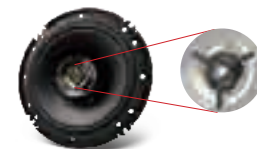

Sound Field Enhancer
Unique shape of the tweeter creates strong frontward sound as well as wider sound field in 5kHz and upper frequencies. It results in life-like "Stage" sound.