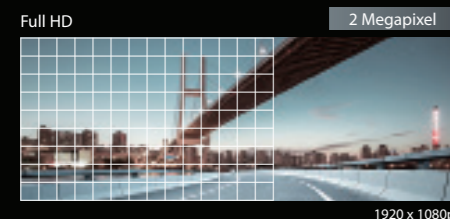

Wide Quad HD Recording — 1.8 times as many pixels as Full HD —

With its 3.7 megapixel CMOS sensor, front camera of DRV-A700WDP / A501WDP captures Wide Quad HD video at 30fps, 1.8 times as many pixels as Full HD, making super-high resolution recording and replay possible.

In Dual Camera Mode, both cameras maximum recording resolution is Full HD. Rear camera must be turned off in menu setting to enable front camera Wide Quad HD recording.

1920 x 1080p