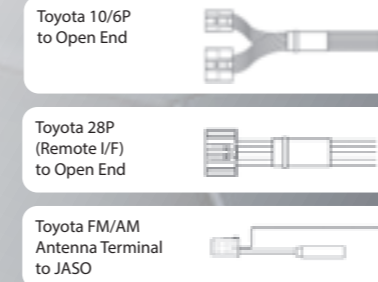

Playable Full HD Video Files

Video Codec	Playable up to	Audio Codec	Playable up to
MPEG4	1920 x 1080p	FLAC	192kHz / 24bit
H.264	1920 x 1080p	WAV	192kHz / 24bit
MKV	1920 x 1080p		
WMV	1920 x 1080p		

USB sources are available on rear monitor via video output.

Short Chassis Design

84mm

Hands Free Calling & Audio Streaming

Direct OEM Steering Remote Interface

See page 15.

13-Band Equalizer & Time Alignment