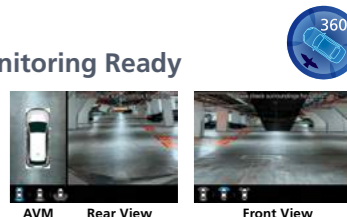

USB Mirroring for both iPhone & Android

Around View Monitoring Ready

The optional Around View Monitoring System KCA-2020AVM can be connected. The 360° bird's-eye view will assist you in narrow parking spaces.

3 Camera Inputs

for a rear camera, a dash cam DRV-N520 (or a front camera) and a blind view (left / right) camera. AV input is assignable as 3rd camera input.

Direct OEM Steering Remote Interface

Works with Apple CarPlay **android auto** **Hi-Res AUDIO** **with DVD**