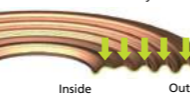

Computer-optimized Dumper controls stress and increases mechanical durability.