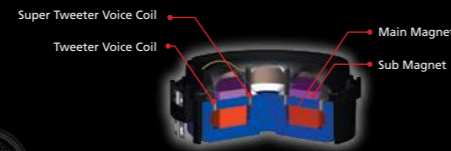

Peak 450W RMS 150W

KFC-SPL80

20cm High Power Mid Range

Peak 450W RMS 150W

KFC-SPL65

17cm High Power Mid Range

Peak 120W RMS 40W

KFC-SPL1NEO

4.2cm Compression Tweeter

Copper Cap

The copper cap creates a magnetic field in the opposite direction to the magnetic field created by the voice coil, reducing the inductance when the voice coil is inside the magnetic circuit.

Non-Press Cone

There is a weak point that the diaphragm becomes weaker when the weight is reduced. As a countermeasure, a non-press cone that does not press during paper making has been adopted.

Mounting Depth

42.6mm of mounting depth supports a general door panel installation baffle / bracket (KFC-SPL1NEO).

Magnetic Circuit with Aluminum Ring

The aluminum ring minimizes the unwanted distortion caused by electromagnetic induction of a voice coil, and it ensures a clear sound.

Peak 180W RMS 45W

KFC-XS1704

Hi-Res Audio Certified, 17cm Component Speaker

Phase Correcting Diffuser

Its specially designed slits correct unwanted phase shift and deliver a more life-like sound experience while the concave shape on the center part of diffuser clearly reproduces a vocal sound image.

High Rigid Glass Fiber Diaphragm

The glass-fiber is a material with high strength and high toughness. The woven glass-fiber diaphragm clearly provides all the detail and impact you expect.

High-Res Sound Refined Further with 2-Way Tweeter

2-Way Tweeter

This unique 2-way tweeter creates a wide range of sound as each of the 2 tweeters reproduces a different frequency band delivering clarity and fullness.

Flat Top Titanium Diaphragm

enhances frequency response to over 50kHz resulting in high reproducibility of acoustic space.