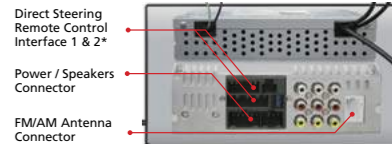

* 2 types of steering remote control connectors for Toyota vehicles are supported. Please contact your local KENWOOD dealers for further information about installation and kits necessary for each vehicle model.

Universal Wiring Kit for Non-Toyota Vehicles

CA-AP820UN, the optional wiring kit to install DMX820WXS into non-Toyota vehicles is available.