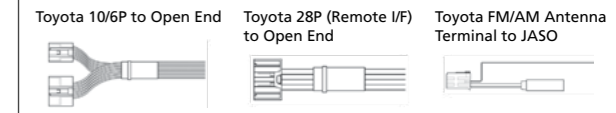

DMX9720XS

10.1 inch HD Capacitive Display AV Receiver

10.1 inch **HD 1280x720 DISPLAY** **android auto** **Works with Apple CarPlay** **Hi-Res AUDIO** **Hi-Res AUDIO WIRELESS**

DMX9720XS adopts a 10.1 inch HD display providing room for more information that is large and easy to comprehend with just a glance.

High Definition — Overwhelming Power of Expression —

The KENWOOD 9 series features an electrostatic capacitive touch panel and HD 1280 x 720 pixel LCD panel with high luminance white LED backlight and superior wide viewing angles.

Wireless Smartphone Connections

Introducing a Powerful 10.1 inch HD Display

Adjustable 3-way Display Position

Fully adjustable display allows you to change the height, angle, and depth for easy vehicle fitment.

Driving Widget Home Screen

The 10.1 inch home screen is composed of Driving Widget as well as Source Control Widget overlaid on the background. You can move the Driving Widget from side to side or enlarge the Source Control Widget to optimize the screen for your intuitive operation. The Driving Widget is selectable from clock, compass, equalizer setting, etc., while the background is selectable from album art, audio visualizer and photo.

Advanced Camera Solutions All for your comfort and safety

4 Camera Inputs

DMX9720XS features 4 camera inputs which allow for the utmost in convenience, flexibility and safety. You can connect a KENWOOD dash cam (DRV-N520 sold separately) (or a front camera), rear and blind view (left / right) cameras. Setting of camera type and display switching between 4 cameras can be operated easily via the receiver's large screen. AV input is assignable as 4th camera input.

Dash Cam Link with DRV-N520