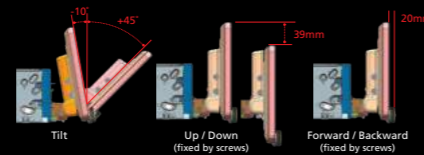

Wireless Smartphone Connections

Introducing a Powerful 10.1 inch HD Display

Adjustable 3-way Display Position

Fully adjustable display allows you to change the height, angle, and depth for easy vehicle fitment.