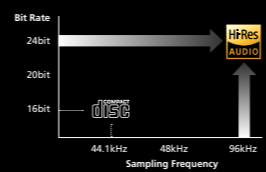

HD Rear / Front Camera Input

The optional CMOS-740HD camera can be connected to the rear or front camera inputs of the receiver, displaying the image in true HD 1280 x 720 pixels on the large screen.

Around View Monitoring Ready

Designed and manufactured by E-LEAD

The optional Around View Monitoring System KCA-2020AVM can be connected, assisting you in narrow parking spaces with a 360° bird's-eye view.

High-Resolution Audio

Capturing all the details, from your favorite artists' every breath, to the complex soundscape that surrounds them.