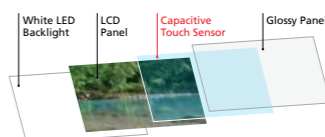

USB Mirroring for both iPhone & Android

Around View Monitoring Ready

The optional Around View Monitoring System KCA-2020AVM can be connected. The 360° bird's-eye view will assist you in narrow parking spaces.