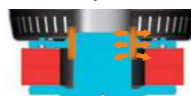

Durability Enhancement

Heat-resistant Aluminum Bobbin provides higher thermal conductivity.